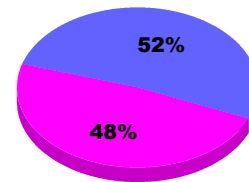

YTD Status Quo Clubs 2012-2013

Status Quo Clubs Compared to Status Quo Members

Legend: Status Quo Clubs (Cyan), Total Status Quo Members (Green)

MEMBERSHIP

**Membership Results
2012-2013**

**Membership
2011-2012**

Month	Net Memb Goal	Actual New Memb	Actual Dropped Memb	Gain/Loss of Memb	Gain/Loss of Memb
Jul/Aug/Sep		2	-8	-6	-11
Totals		2	-8	-6	-11

Membership Results 2012-2013

Goal, New, Dropped, Gain/Loss

Legend: Goal (Cyan), Actual (Green), Dropped (Yellow), Gain Loss (Magenta)

Comparison of Membership Gain/Loss

Current Year Compared to the Previous Year

Legend: Current Year (Cyan), Previous Year (Green)

Gender Comparison 2012-2013

Jul/Aug/Sep

Legend: Male (Blue), Female (Magenta)